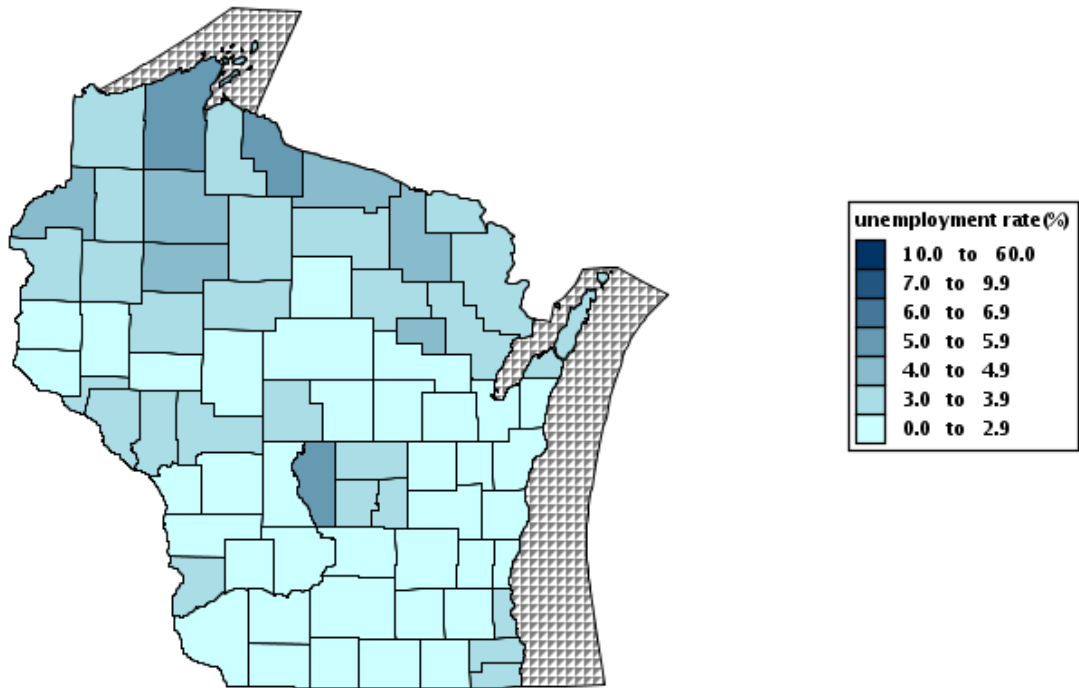

**Unemployment rates by county, not seasonally adjusted, Wisconsin December 2018**

When you place your cursor on a county, its name will appear along with the statistic for that county.

**Map Title:** Unemployment rates by county, not seasonally adjusted  
**Map Type:** Wisconsin county Map  
**Month/Year:** December/2018

<b>County</b>	<b>December 2018</b>
<b>Adams County</b>	5.2
<b>Ashland County</b>	3.8
<b>Barron County</b>	3.4
<b>Bayfield County</b>	5.4
<b>Brown County</b>	2.3
<b>Buffalo County</b>	3.4
<b>Burnett County</b>	4.8
<b>Calumet County</b>	2.1
<b>Chippewa County</b>	3.5
<b>Clark County</b>	2.8
<b>Columbia County</b>	2.3
<b>Crawford County</b>	3.4
<b>Dane County</b>	1.9
<b>Dodge County</b>	2.3

<b>Racine County</b>	3.1
<b>Richland County</b>	2.5
<b>Rock County</b>	2.8
<b>Rusk County</b>	4.0
<b>Saint Croix County</b>	2.8
<b>Sauk County</b>	2.4
<b>Sawyer County</b>	4.3
<b>Shawano County</b>	2.7
<b>Sheboygan County</b>	2.1
<b>Taylor County</b>	3.4
<b>Trempealeau County</b>	3.0
<b>Vernon County</b>	2.7
<b>Vilas County</b>	4.3
<b>Walworth County</b>	2.5
<b>Washburn County</b>	3.5
<b>Washington County</b>	2.2
<b>Waukesha County</b>	2.3
<b>Waupaca County</b>	2.7
<b>Waushara County</b>	3.4
<b>Winnebago County</b>	2.3
<b>Wood County</b>	3.1